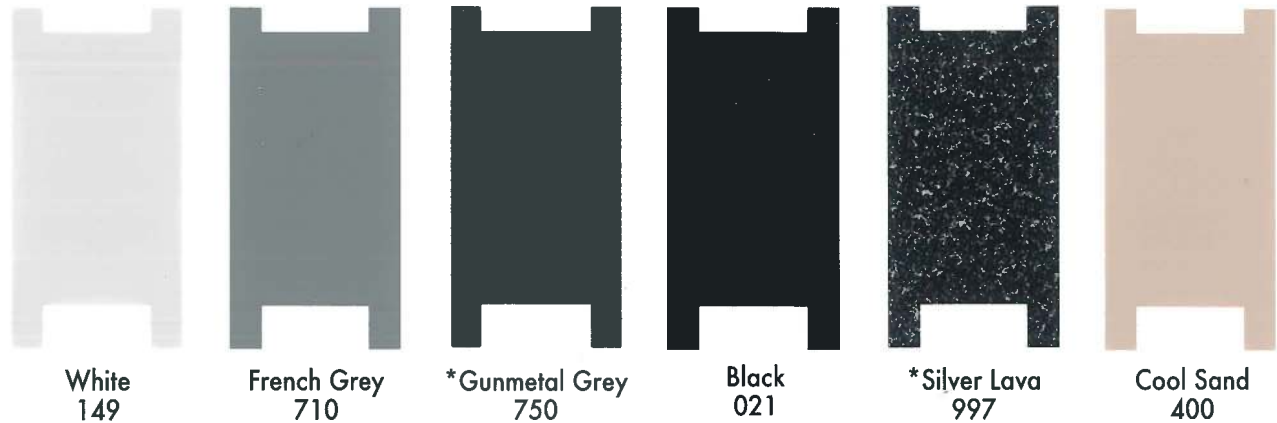

95 State Street • Westbury, NY 11590
 T: (516) 333-2600 F: (516) 333-2618
 www.Metpar.com • sales@Metpar.com

Powder Shield & Dur-A-Tex™

Powder Shield colors available in 48 hours

* Premium colors available at a slightly higher cost.

Dur-A-Tex colors have standard graffiti resistant clear coat finishes.
 Colors White 149 and Silver Lava 997 are not available in the Dur-A-Tex™ product line.
 Due to the variations in the printing process, actual colors may vary.