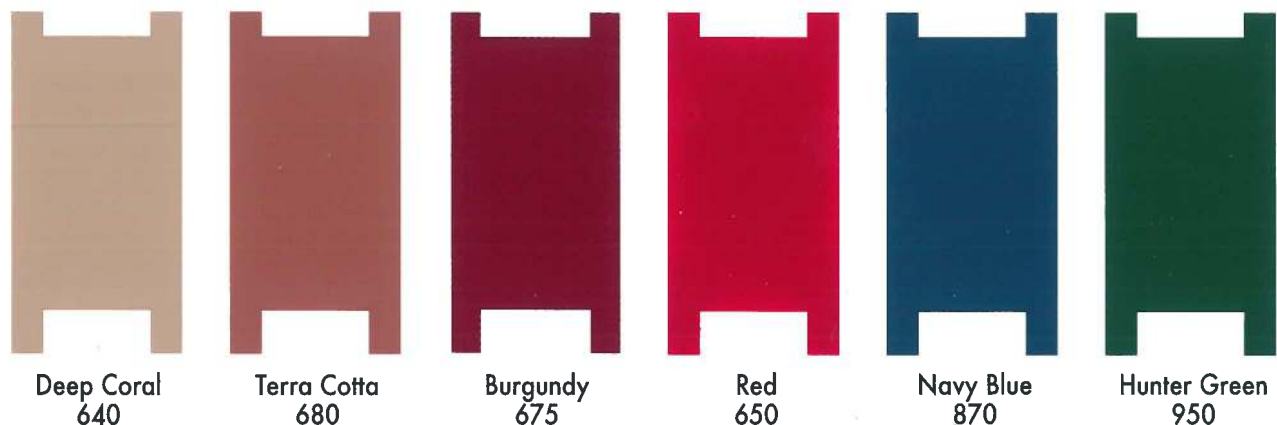

95 State Street • Westbury, NY 11590
 T: (516) 333-2600 F: (516) 333-2618
 www.Metpar.com • sales@Metpar.com

Powder Shield & Dur-A-Tex™

Powder Shield colors available in 48 hours

* Premium colors available at a slightly higher cost.

Dur-A-Tex colors have standard graffiti resistant clear coat finishes.
 Colors White 149 and Silver Lava 997 are not available in the Dur-A-Tex™ product line.
 Due to the variations in the printing process, actual colors may vary.